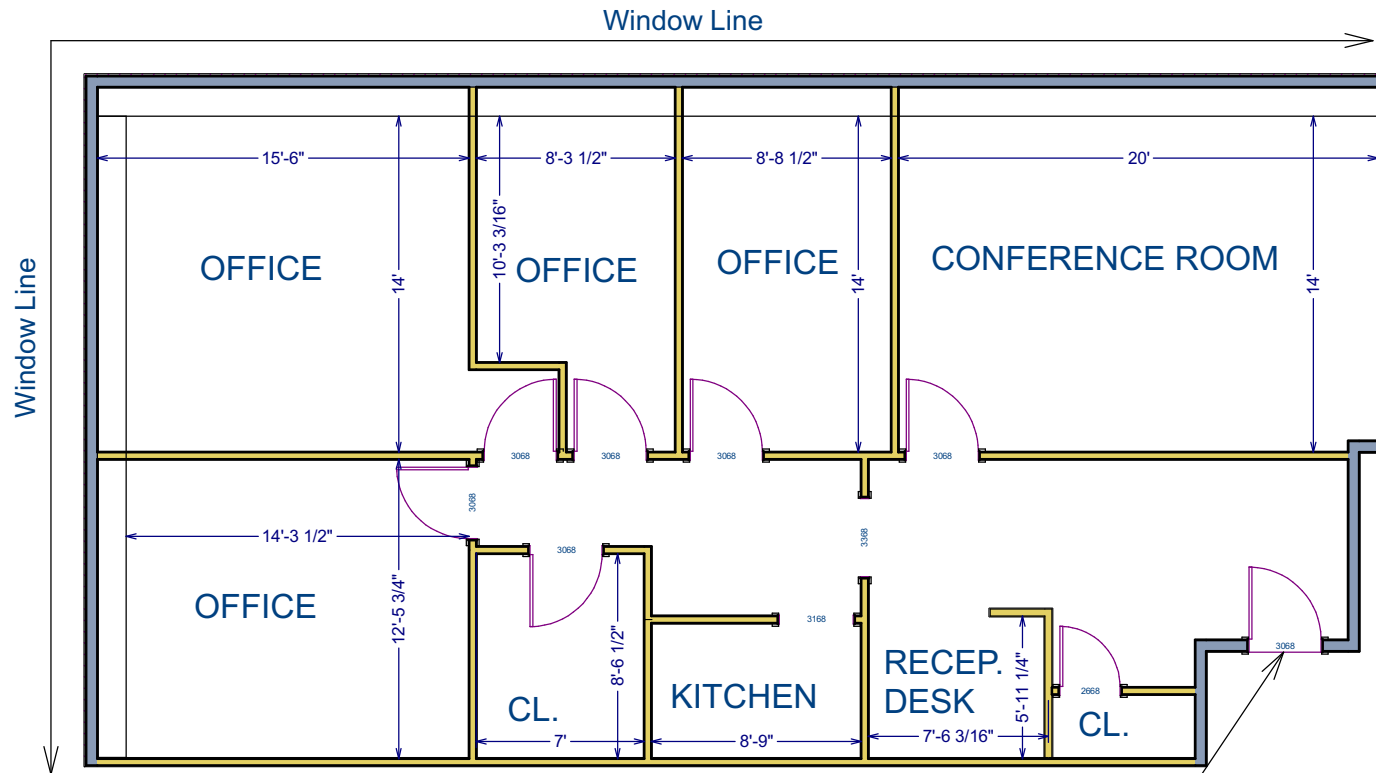

SHORT HILLS PLAZA
636 MORRIS TPK.
SHORT HILLS, NJ 07078

SUITE 2C: OFFICE LAYOUT
1,798 SQFT
Scale: 1/8"=1'

Suite Entrance

Prepared by DVP
**all dimensions are approx.